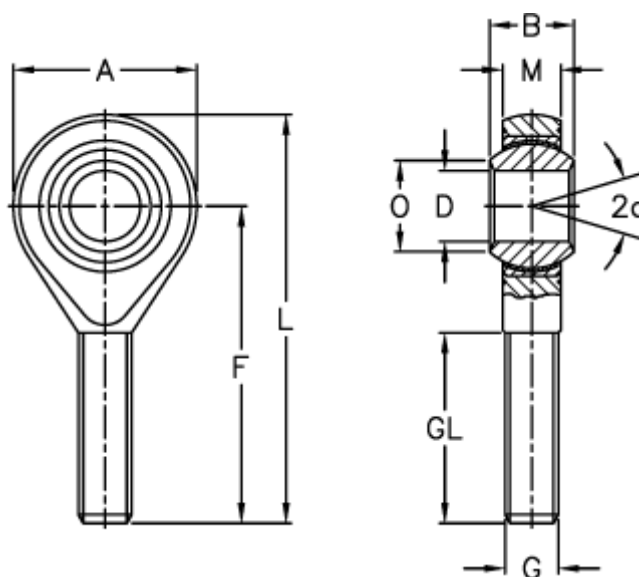

Article number: 543012101

Description: LDK Rod end SPOS 10ECL  
Stainless steel, threaded left

## Measures

A	= 26	L	= 61
a (degrees)	= 13	M	= 10.50
B	= 14	O	= 12.9
D	= 10	Static load C0 (kN)	= 18.2
Dynamic load C (kN)	= 10.7	Weight (g)	= 54
F	= 48		
g	= M10		
GL	= 29		